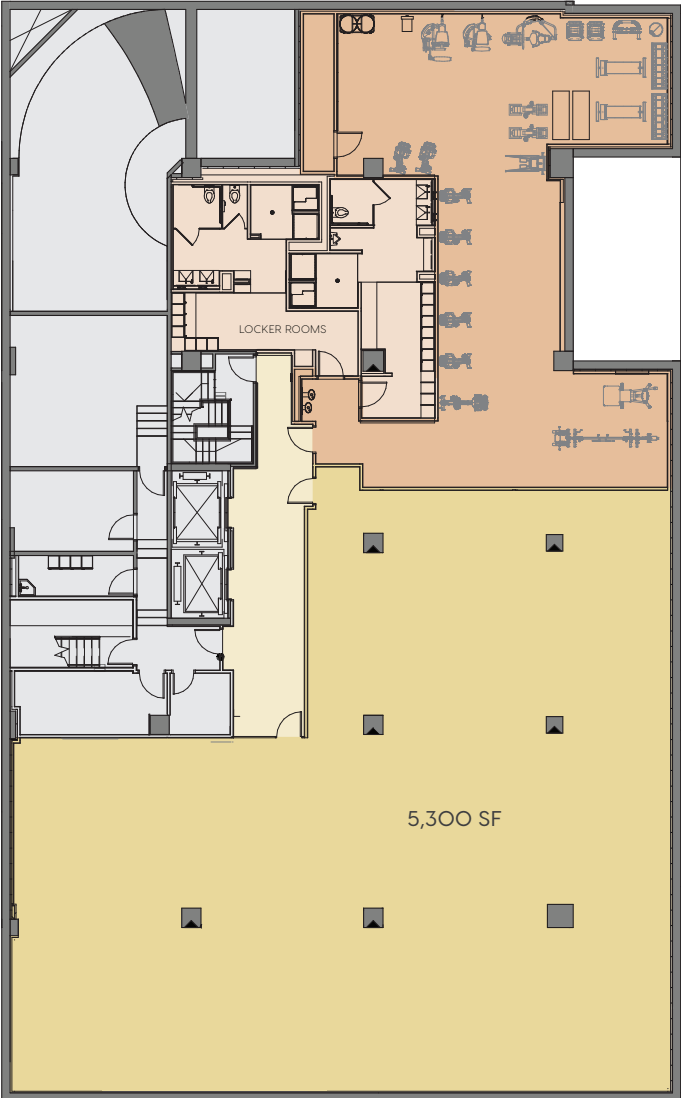

CONCOURSE

5,376 square feet

1101
SIXTEENTH

Client-only fitness facility
Spa-quality locker rooms

- Elevator lobby
- Fitness facility
- Locker rooms

SIXTEENTH STREET, NW